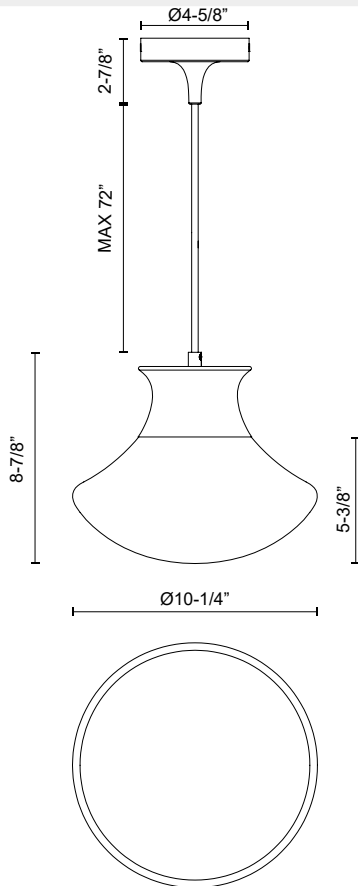

alora mood

P. 1.855.855.8926

CANADA: 19054 28TH Avenue Surrey - BC V3Z 6M3

USA: 3035 E. Lone Mountain Rd - Las Vegas, NV, 89081

MARCEL PD464012

FIXTURE DIMENSIONS	D10-1/4" x H8-7/8"
LAMP TYPE	E26
MAX WATTAGE	60W
BULB QTY	1
BULBS INCLUDED	No
VOLTAGE	120V
MATERIAL	Steel
GLASS DETAILS	Clear Glass
WIRE LENGTH	72" Max
MINIMUM HANG HEIGHT	15"
SLOPED CEILING ADAPTABLE	Yes
LOCATION	Dry
CANOPY DIMENSIONS	D4-5/8" x H2-7/8"
PAINT FINISH	AG01; CH01; MB01;

[D - Diameter, L - Length, W - Width, H - Height, E - Extension]

AVAILABLE FINISHES:

PD464012AG
Aged Gold

PD464012MB
Matte Black

PD464012CH
Chrome

*For complete warranty terms, please visit: www.aloralighting.com/warranty